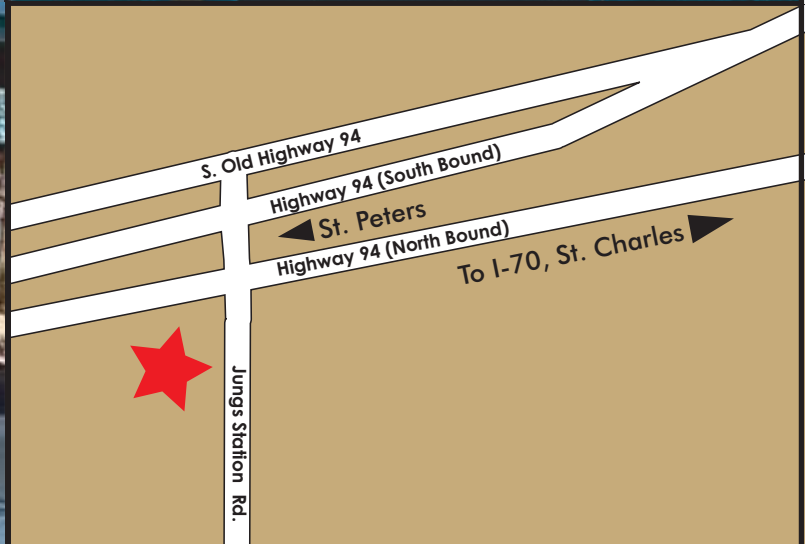

SERVICES OFFERED

- + Adult Comprehensive Eye Examinations
- + Pediatrics/Vision Training
- + Contact Lenses
- + Eye Health Management

11 Charlestown Plaza
Harvester